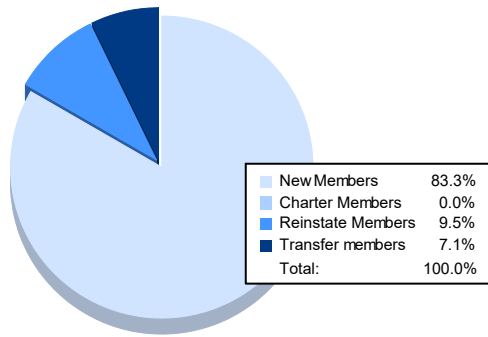

Year	New Clubs	Dropped Clubs	Gain/ Loss Clubs	New Members	Charter Members	Reinstate Members	Transfer Members	Total Member Added	Total Members Dropped	Gain/ Loss Members
2016-2017	0	0	0	57	0	4	1	62	92	-30
2017-2018	0	1	-1	79	0	1	10	90	111	-21
2018-2019	1	2	-1	29	35	0	1	65	110	-45
2019-2020	0	2	-2	33	0	3	4	40	91	-51
2020-2021	0	0	0	35	0	4	3	42	91	-49
<b>Average</b>	<b>0</b>	<b>1</b>	<b>-1</b>	<b>47</b>	<b>7</b>	<b>2</b>	<b>4</b>	<b>60</b>	<b>99</b>	<b>-39</b>

### Membership Composition June 2021 Cumulative