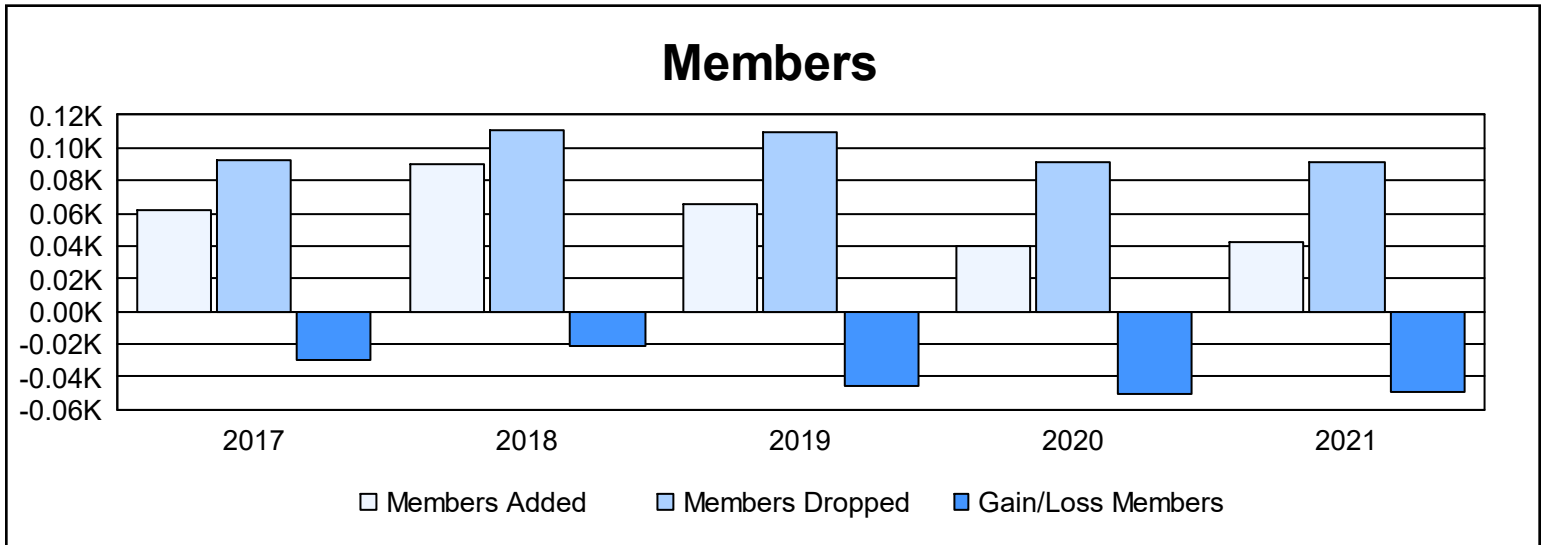

Year	New Clubs	Dropped Clubs	Gain/ Loss Clubs	New Members	Charter Members	Reinstate Members	Transfer Members	Total Member Added	Total Members Dropped	Gain/ Loss Members
2016-2017	0	0	0	57	0	4	1	62	92	-30
2017-2018	0	1	-1	79	0	1	10	90	111	-21
2018-2019	1	2	-1	29	35	0	1	65	110	-45
2019-2020	0	2	-2	33	0	3	4	40	91	-51
2020-2021	0	0	0	35	0	4	3	42	91	-49
<b>Average</b>	<b>0</b>	<b>1</b>	<b>-1</b>	<b>47</b>	<b>7</b>	<b>2</b>	<b>4</b>	<b>60</b>	<b>99</b>	<b>-39</b>

### Membership Composition June 2021 Cumulative