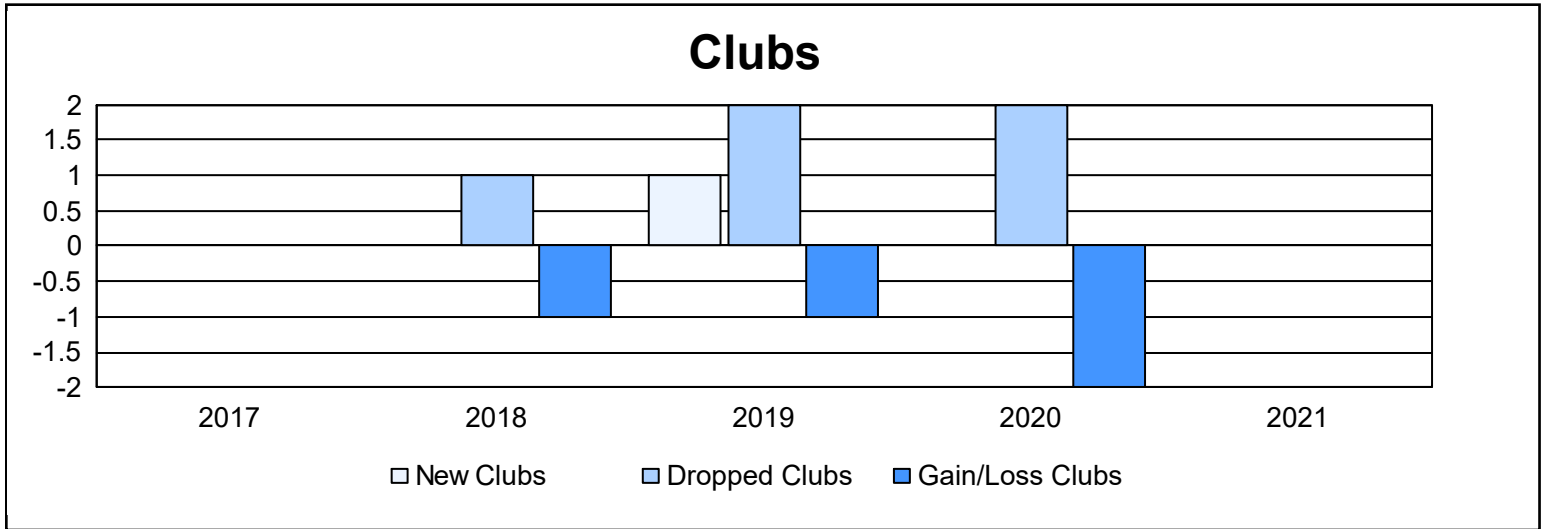

Year	New Clubs	Dropped Clubs	Gain/ Loss Clubs	New Members	Charter Members	Reinstate Members	Transfer Members	Total Member Added	Total Members Dropped	Gain/ Loss Members
2016-2017	0	0	0	57	0	4	1	62	92	-30
2017-2018	0	1	-1	79	0	1	10	90	111	-21
2018-2019	1	2	-1	29	35	0	1	65	110	-45
2019-2020	0	2	-2	33	0	3	4	40	91	-51
2020-2021	0	0	0	35	0	4	3	42	91	-49
<b>Average</b>	<b>0</b>	<b>1</b>	<b>-1</b>	<b>47</b>	<b>7</b>	<b>2</b>	<b>4</b>	<b>60</b>	<b>99</b>	<b>-39</b>

### Membership Composition June 2021 Cumulative